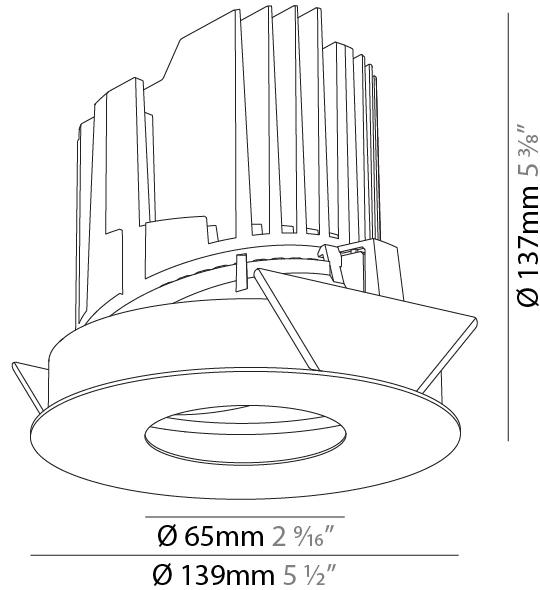

GENERAL

Series: Bioniq
Subseries: Bioniq Round Wallwash
Brand: Prolicht
Division: Architectural
Mounting Type: Recessed
Mounting Location: Ceiling
Subcategory: Downlight

PHYSICAL

Shape: Round
Diameter (mm): 139
Diameter (in): 5 1/2
Height (mm): 137
Height (in): 5 3/8
Ceiling Thickness (mm): 10 / 12.5 / 15 / 25
Ceiling Thickness (in): 3/8 or 1/2 or 9/16
Min. Recessing Depth (mm): 150
Min. Recessing Depth (in): 5 7/8
Light Distribution: Adjustable / Asymmetric
Weight (kg): 0.865
Weight (lbs): 1.9
Fixture Finish: SSR / BKV / CWI / CRY / HAB / LAG / UFT / ITA / RUA / RUR / MIC / FTG / MYG / TWT / LOD / PUS / FRO / FUP / KIA / POP / BLS / SPG / MEY / GOH / GUM / CHC / COM / ABZ / JAG / OBR / MOS / ROR
Fixture Material: Aluminum Die Cast
Cut-out Measurements: 130mm / 5 1/8"

OPTICAL

Reflector: 20 / 25 / 40
Adjustability: Fixed

RATINGS AND CERTIFICATIONS

Certified By: Certified for North American Standards
IP rating: IP20

Ø 65mm 2 5/16"

Ø 139mm 5 1/2"

BIONIQ ROUND WALLWASH RECESSED