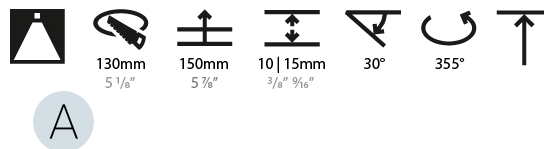

OPTICAL

Reflector: 20 / 25 / 40
Adjustability: Fixed

RATINGS AND CERTIFICATIONS

Certified By: Certified for North American Standards
IP rating: IP20

Ø 65mm 2 5/16"

Ø 139mm 5 1/2"

BIONIQ ROUND WALLWASH RECESSED