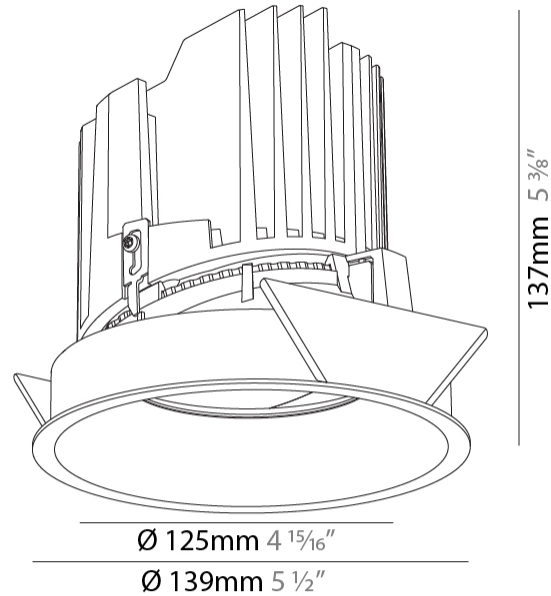

GENERAL

Series: Bioniq
 Subseries: Bioniq Round Semi Adjustable
 Brand: Prolight
 Division: Architectural
 Mounting Type: Recessed
 Mounting Location: Ceiling
 Subcategory: Downlight

PHYSICAL

Shape: Round
 Diameter (mm): 139
 Diameter (in): 5 1/2
 Height (mm): 137
 Height (in): 5 3/8
 Ceiling Thickness (mm): 10 / 12.5 / 15
 Ceiling Thickness (in): 3/8 or 1/2 or 9/16
 Min. Recessing Depth (mm): 150
 Min. Recessing Depth (in): 5 7/8
 Light Distribution: Adjustable / Downlight
 Weight (kg): 0.856
 Weight (lbs): 1.89
 Fixture Finish: SSR / BKV / CWI / CRY / HAB / LAG / UFT / ITA / RUA / RUR / MIC / FTG / MYG / TWT / LOD / PUS / FRO / FUP / KIA / POP / BLS / SPG / MEY / GOH / GUM / CHC / COM / ABZ / JAG / OBR / MOS / ROR
 Fixture Material: Aluminum Die Cast
 Cut-out Measurements: 130mm / 5 1/8"

LED

Number of LEDs: 1
 Color Temperature (°K): 2700 / 3000 / 3500 / 4000
 Max. Delivered Lumen (lm): 1890 / 1930 / 2028 / 2070
 Nominal Lumen (lm): 3210 / 3290 / 3459 / 3530
 CRI: >90 CRI
 Efficiency (%): 0.631
 Lamp Life (hrs): 50000

OPTICAL

Reflector: 20 / 25 / 40
 Adjustability: Rotational 355°; Tilt 10°

RATINGS AND CERTIFICATIONS

Certified By: Certified for North American Standards
 IP rating: IP54

BIONIQ ROUND SEMI ADJUSTABLE RECESSED